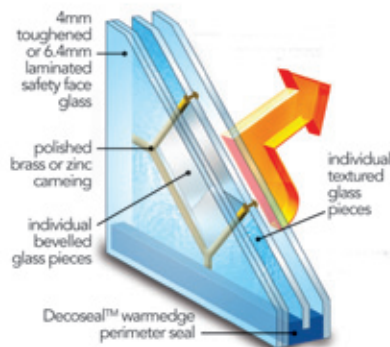

All of the Glass featured in this promotion is available only while stocks last

- Please contact us for further details

Security & Door Furniture

- CE Compliant
- Pass 23/24 Tested
- All Glass EN1279 Compliant
- EN14351-1 Compliant
- Secure by Design Approved Locking System
- Security Handle
- Premium Quality Letterplate

Triple Glazed Glass for added Performance

Our triple glazed designs combine great aesthetics with high performance, offering improved sound and thermal insulating qualities.

Choice of Standard Door Colours

All the door styles are available in the following colours.

Colours shown may vary from actual door colour and samples are limited by the print process. We reserve the right to amend design without prior notification.

Choice of Bespoke Door Colours

Our new colourbonding service is now available for both door slabs and frames.