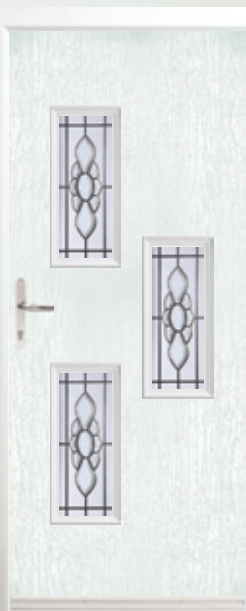

ALTMORE TWO - Hope Solitaire  
Arena Backing Glass

ALTMORE TWO - Apollo  
Arena Backing Glass

BANNOCKBURN - Tigers Eye

ALTMORE TWO - Medusa  
(state tile colour required)

No Backing Glass options.

All Doors supplied with Security Lock and Suited Hardware.

Also available in Oak and Rosewood at a surcharge per side.

PARAMA - Blue Diamond  
Silver/Gold

BANNOCKBURN - Hydra Silver Only

ALTMORE TWO - Tigers Eye

BANNOCKBURN - Resin Tulip

ALTMORE TWO - Hera  
Arena Backing Glass

ALTMORE TWO - Athena  
Arena Backing Glass

PARAMA - Calypso

ALTMORE TWO - Artemis (state tile colour required)  
Arena Backing Glass

ROCKEFELLER - Skipton

ALTMORE TWO - Aphrodite  
Arena Backing Glass

BANNOCKBURN - Deco